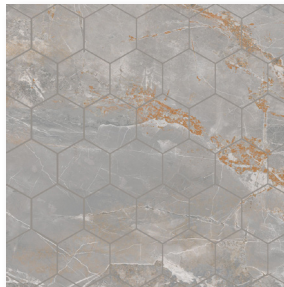

MINERAL

COLLECTION

Wayne Tile
Company

waynetile.com

MINERAL

STOCK SIZES

Hexagon
Mosaic

3"x24" Bullnose

AVAILABLE COLORS

Antrax

Antrax Hexagon Mosaic

Grey

Grey Hexagon Mosaic

Pearl

Pearl Hexagon Mosaic

Taupe

Taupe Hexagon Mosaic

Floral Deco Cold

Floral Deco Warm

Antrax | 24"x48"

Floral Deco Warm | 24"x 48"

Pearl | 24"x48"

Taupe | 24"x48"

MINERAL

TECHNICAL CHARACTERISTICS

Material	Glazed Porcelain
Finish	Matte
Thickness	9MM
Frost Resistant	Yes
Rectified	Yes
Application	Interior/Exterior

Wayne Tile
Company

Made In **ITALY**

A horizontal graphic of the Italian flag, consisting of three equal-width vertical stripes of green, white, and red from left to right.