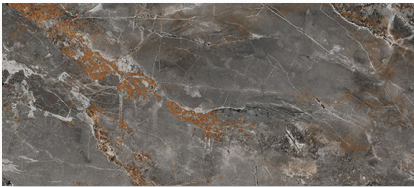

MINERAL

COLLECTION

Wayne Tile
Company

waynetile.com

MINERAL

STOCK SIZES

Hexagon
Mosaic

3"x24" Bullnose

AVAILABLE COLORS

Antrax

Antrax Hexagon Mosaic

Grey

Grey Hexagon Mosaic

Pearl

Pearl Hexagon Mosaic

Taupe