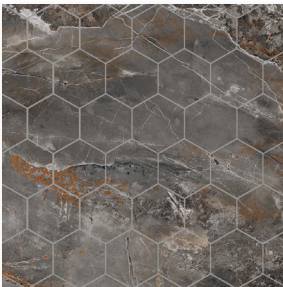

MINERAL

COLLECTION

Wayne Tile
Company

waynetile.com

MINERAL

STOCK SIZES

Hexagon
Mosaic

3"x24" Bullnose

AVAILABLE COLORS

Antrax

Antrax Hexagon Mosaic

Grey

Grey Hexagon Mosaic

Pearl

Pearl Hexagon Mosaic

Taupe

TECHNICAL CHARACTERISTICS

Material	Glazed Porcelain
Finish	Matte
Thickness	9MM
Frost Resistant	Yes
Rectified	Yes
Application	Interior/Exterior

Wayne Tile
Company

Made In **ITALY**

A horizontal graphic of the Italian flag, consisting of three equal-width vertical stripes of green, white, and red from left to right.